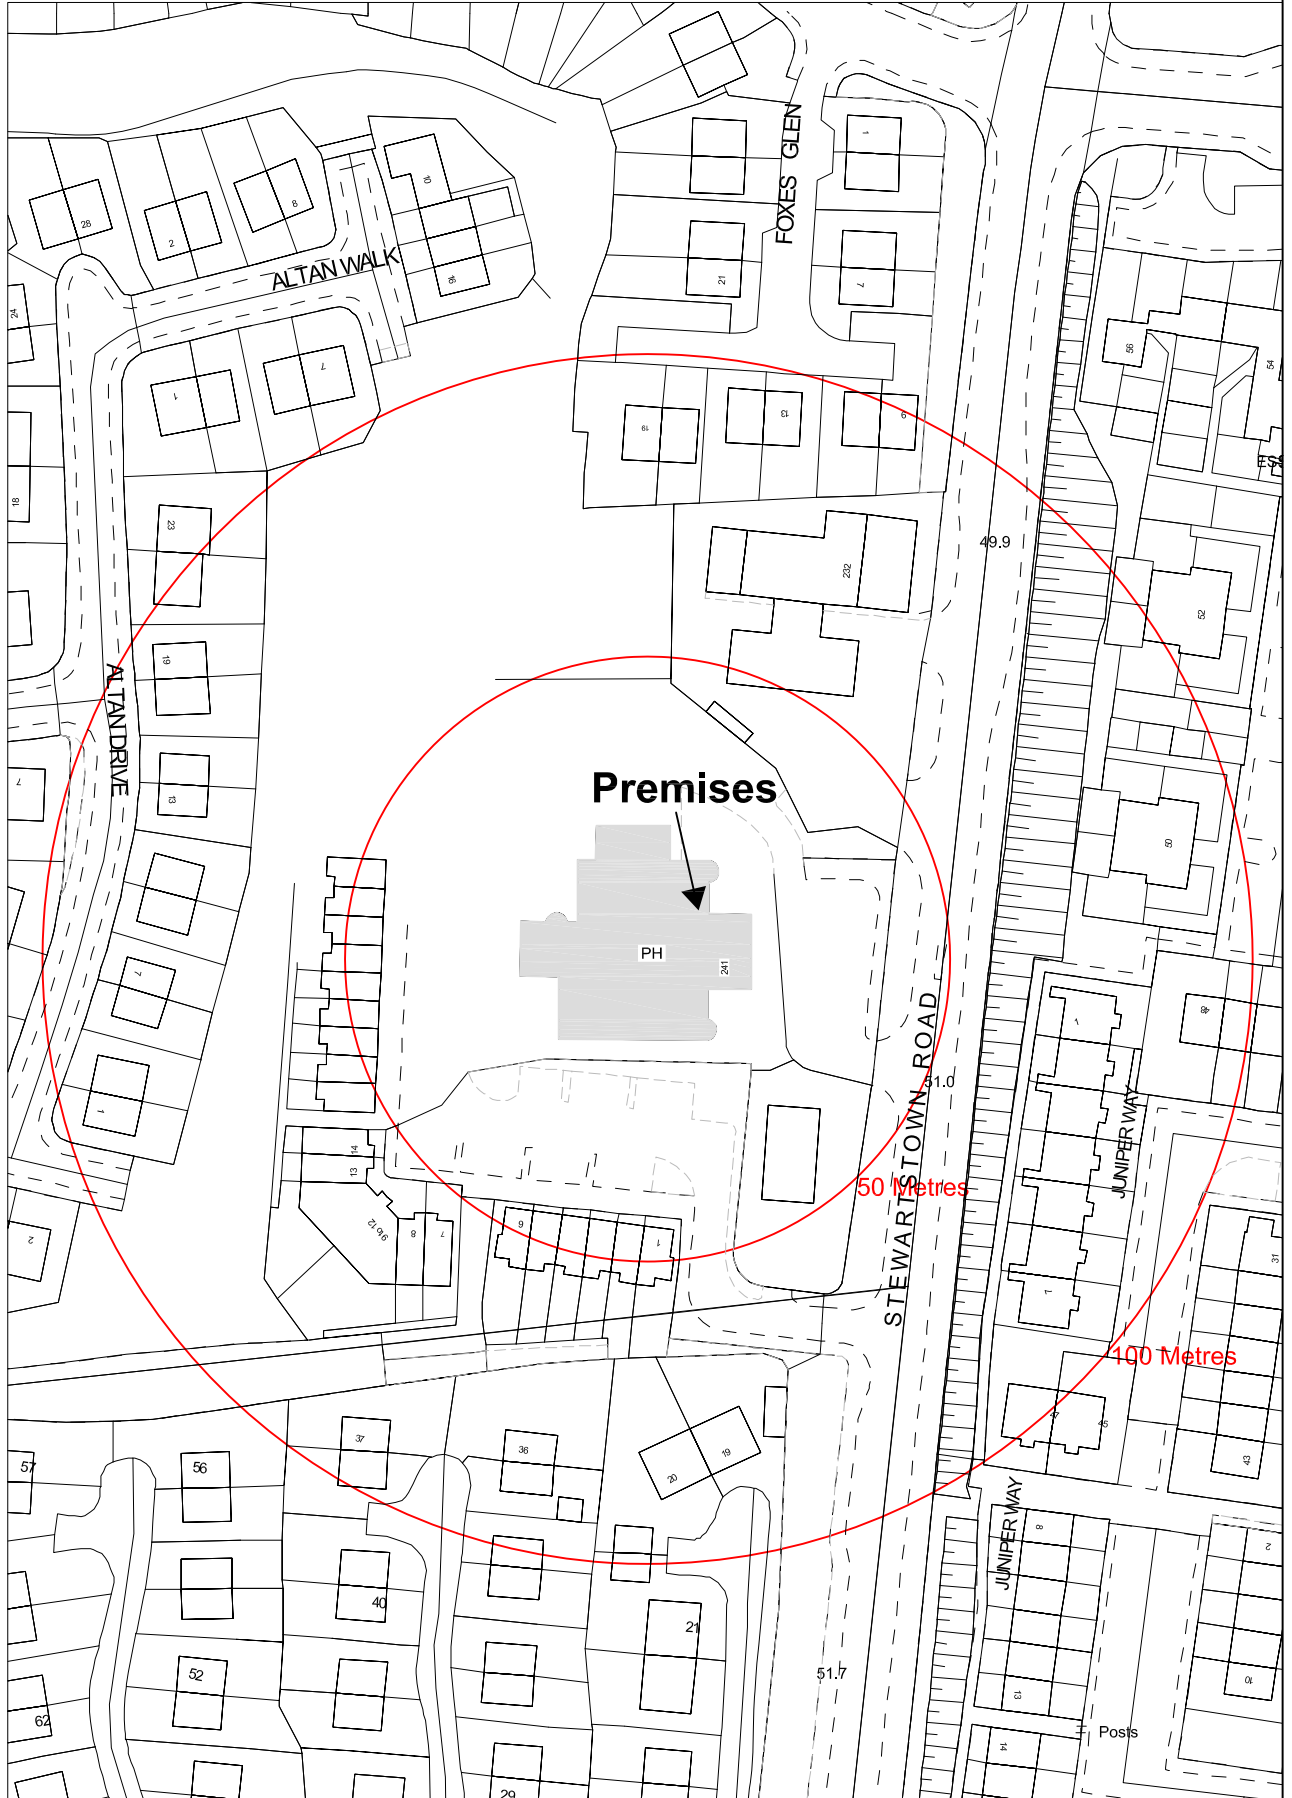

Building Control Service

100 METRES

50

25

0

Premises

PH

241

50 Metres

100 Metres

DRAWN BY: AMC
DATE: 04/11/2015

Beckett's Bar
241 Stewartstown Road

SCALE: 1:1250